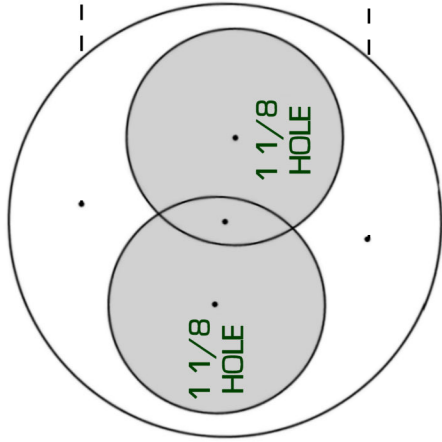

Forward Look's Cargo-Mount Template 100 Series

FRONT OF TRACTOR

100 SERIES TEMPLATE
LARGE HOLES OUTBOARD

REAR OF TRACTOR

FOLD OVER
TAPE TO
OTHER HALF

CENTER LINE

FRONT OF TRACTOR

100 SERIES TEMPLATE
LARGE HOLES OUTBOARD

REAR OF TRACTOR